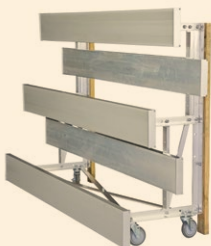

Kay Park-Recreation

Tip & Roll Bleachers by Kay Park-Recreation come in a variety of sizes. Aluminum bleachers are lightweight and virtually maintenance-free! Adding the tip & roll option to 2, 3 or 4 row bleachers makes it easy to tip up to roll through doorways from gym to gym. Non-marring casters have brakes for parking when storing and not in use. Small bleachers are quick to ship.

www.kaypark.com